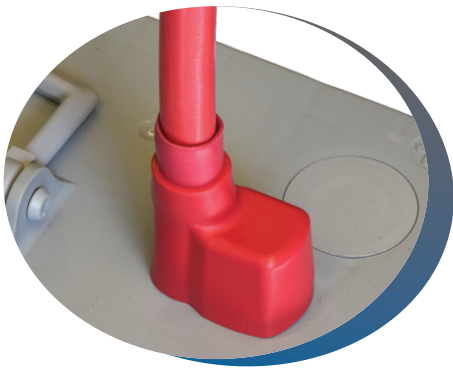

690 Series

- Available in Red & Black

HEAVY DUTY LUG & RING TERMINAL INSULATORS

960 Series Sizing Chart

Model	Cable Opening	Terminal Width	Terminal Length	Rated Size	Color
962N9V02	10.67mm	19.43mm	29.97mm	13mm ²	Red
962N9V14	10.67mm	19.43mm	29.97mm	13mm ²	Black
963N9V02	11.94mm	19.05mm	34.16mm	19mm ²	Red
963N9V14	11.94mm	19.05mm	34.16mm	19mm ²	Black
964N9V02	16.92mm	20.62mm	34.62mm	32 - 40mm ²	Red
964N9V14	16.92mm	20.62mm	34.62mm	32 - 40mm ²	Black
965N9V02	18.34mm	22.91mm	37.8mm	50mm ²	Red
965N9V14	18.34mm	22.91mm	37.8mm	50mm ²	Black
966N9V02	17.93mm	24.51mm	38.18mm	60mm ²	Red
966N9V14	17.93mm	24.51mm	38.18mm	60mm ²	Black
967N9V02	22.2mm	27.53mm	38.23mm	81mm ²	Red
967N9V14	22.2mm	27.53mm	38.23mm	81mm ²	Black
968N9V02	22.1mm	29.46mm	40.51mm	103mm ²	Red
968N9V14	22.1mm	29.46mm	40.51mm	103mm ²	Black

960 Series

- Protect right angle terminals in confined spaces
- Available in 2 Materials:
V Material (UL-V2)
F Material (UL-V02)
- Fits 8ga (8mm²) up to 4/0 (103mm²) terminals/cables

GAUGING TEMPLATE FOR 690 & 960 SERIES

Insulators for Right Angle (90 Degree) Terminals • Protect right angle terminals in confined spaces

• Fits 8ga (8mm²) up to 4/0 (103mm²) terminals/cables

Available in 2 Materials:
 V Material (UL-V2)
 F Material (UL-V0)