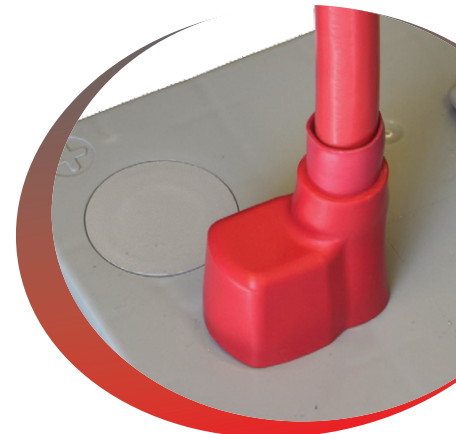

MEDIUM DUTY LUG & RING TERMINAL INSULATORS

690 Series Sizing Chart

Model	Cable Opening	Terminal Width	Terminal Length	Rated Size	Color
691N9V02	7.87mm	19.69mm	28.7mm	8 - 19mm ²	Red
691N9V14	7.87mm	19.69mm	28.7mm	8 - 19mm ²	Black
692N9V02	12.34mm	19.56mm	27.38mm	32 - 40mm ²	Red
692N9V14	12.34mm	19.56mm	27.38mm	32 - 40mm ²	Black
693N9V02	13.72mm	20.83mm	28.83mm	50mm ²	Red
693N9V14	13.72mm	20.83mm	28.83mm	50mm ²	Black
694N9V02	14.73mm	21.34mm	30.23mm	60mm ²	Red
694N9V14	14.73mm	21.34mm	30.23mm	60mm ²	Black
695N9V02	16.41mm	23.37mm	31.95mm	81mm ²	Red
695N9V14	16.41mm	23.37mm	31.95mm	81mm ²	Black
696N9V02	17.78mm	25.91mm	30.99mm	103mm ²	Red
696N9V14	17.78mm	25.91mm	30.99mm	103mm ²	Black

690 Series

- Available in Red & Black

HEAVY DUTY LUG & RING TERMINAL INSULATORS

960 Series Sizing Chart

Model	Cable Opening	Terminal Width	Terminal Length	Rated Size	Color
962N9V02	10.67mm	19.43mm	29.97mm	13mm ²	Red
962N9V14	10.67mm	19.43mm	29.97mm	13mm ²	Black
963N9V02	11.94mm	19.05mm	34.16mm	19mm ²	Red
963N9V14	11.94mm	19.05mm	34.16mm	19mm ²	Black
964N9V02	16.92mm	20.62mm	34.62mm	32 - 40mm ²	Red
964N9V14	16.92mm	20.62mm	34.62mm	32 - 40mm ²	Black
965N9V02	18.34mm	22.91mm	37.8mm	50mm ²	Red
965N9V14	18.34mm	22.91mm	37.8mm	50mm ²	Black
966N9V02	17.93mm	24.51mm	38.18mm	60mm ²	Red
966N9V14	17.93mm	24.51mm	38.18mm	60mm ²	Black
967N9V02	22.2mm	27.53mm	38.23mm	81mm ²	Red
967N9V14	22.2mm	27.53mm	38.23mm	81mm ²	Black
968N9V02	22.1mm	29.46mm	40.51mm	103mm ²	Red
968N9V14	22.1mm	29.46mm	40.51mm	103mm ²	Black

960 Series

- Protect right angle terminals in confined spaces
- Available in 2 Materials:
V Material (UL-V2)
F Material (UL-V02)
- Fits 8ga (8mm²) up to 4/0 (103mm²) terminals/cables

GAUGING TEMPLATE FOR 690 & 960 SERIES

Insulators for Right Angle (90 Degree) Terminals • Protect right angle terminals in confined spaces

• Fits 8ga (8mm²) up to 4/0 (103mm²) terminals/cables

Available in 2 Materials:
 V Material (UL-V2)
 F Material (UL-V0)